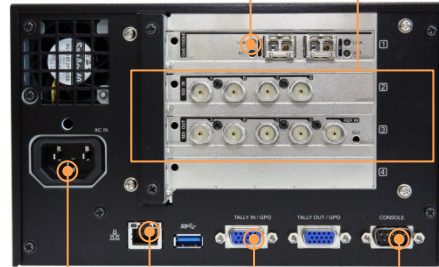

### New Features

- IP Network(1/10Gbps) transmission
- JPEG2000 Compression
- Multiple 4K video streams transmission
- Two paths transmission for redundancy
- Ultra low latency mode
- Change source without SHOCK
- IP Multicast
- Tally signal transmission
- SMPTE2022-1/2 based
- Encode/Decode board in any combination

### Specification

Front panel

- ① Power switch
- ② Function key
- ③ LCD 5inch monitor
- ④ Menu key
- ⑤ Escape key

Rear panel

- ① Network I/F board
- ② JPEG2000ENC/DEC board
- ③ Power supply
- ④ LAN port(Remote control)
- ⑤ Tally/GPI/GPO
- ⑥ Console (Maintenance only)