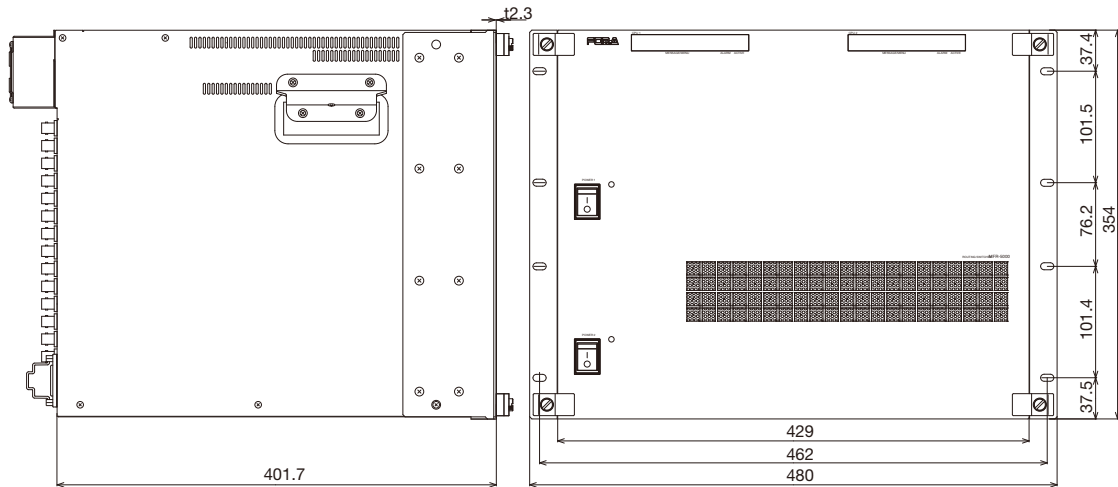

3G/HD/SD/ASI/AES/Data Routing Switcher MFR-5000 System

FOR-A[®]
INNOVATIONS IN VIDEO
and AUDIO TECHNOLOGY

External Dimensions

Rear View

3G/HD/SD/ASI/AES/Data Routing Switcher MFR-5000 System

MFR-40RU External Dimensions

MFR-18RU External Dimensions

3G/HD/SD/ASI/AES/Data Routing Switcher MFR-5000 System

MFR-39RU External Dimensions

MFR-GPI External Dimensions