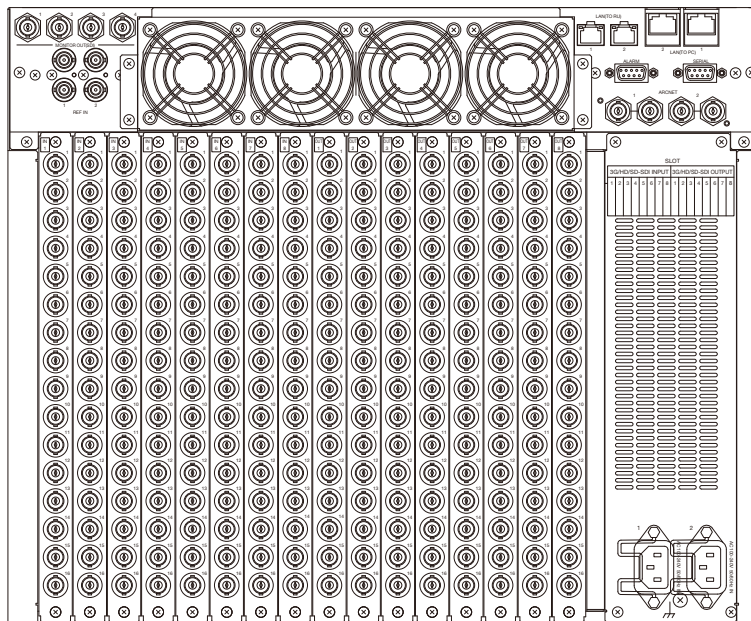

3G/HD/SD/ASI/AES/Data Routing Switcher MFR-5000 System

FOR-A[®]
INNOVATIONS IN VIDEO
and AUDIO TECHNOLOGY

External Dimensions

Rear View

3G/HD/SD/ASI/AES/Data Routing Switcher MFR-5000 System

MFR-40RU External Dimensions

MFR-18RU External Dimensions

3G/HD/SD/ASI/AES/Data Routing Switcher MFR-5000 System

MFR-39RU External Dimensions

MFR-GPI External Dimensions