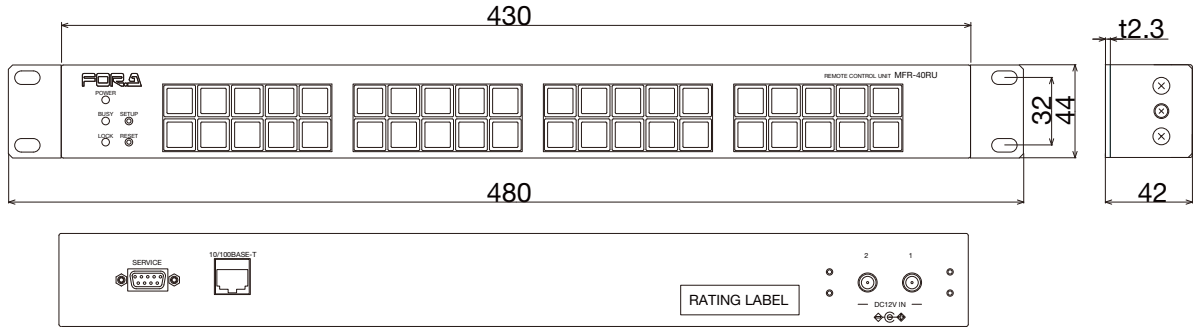

3G/HD/SD/ASI/AES/Data Routing Switcher MFR-5000 System

FOR-A[®]
INNOVATIONS IN VIDEO
and AUDIO TECHNOLOGY

External Dimensions

Rear View

3G/HD/SD/ASI/AES/Data Routing Switcher MFR-5000 System

MFR-40RU External Dimensions

MFR-18RU External Dimensions

3G/HD/SD/ASI/AES/Data Routing Switcher MFR-5000 System

MFR-39RU External Dimensions

MFR-GPI External Dimensions