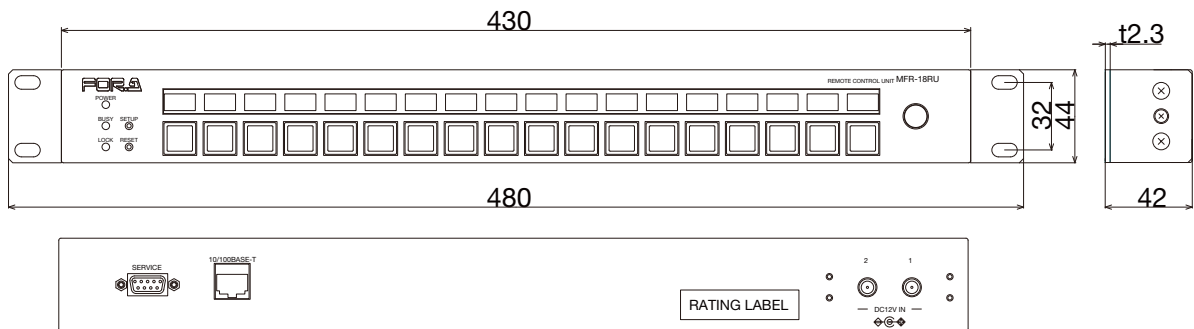

3G/HD/SD/ASI/AES/Data Routing Switcher MFR-5000 System

FOR-A[®]
INNOVATIONS IN VIDEO
and AUDIO TECHNOLOGY

External Dimensions

Rear View

3G/HD/SD/ASI/AES/Data Routing Switcher MFR-5000 System

MFR-40RU External Dimensions

MFR-18RU External Dimensions

3G/HD/SD/ASI/AES/Data Routing Switcher MFR-5000 System

MFR-39RU External Dimensions

MFR-GPI External Dimensions