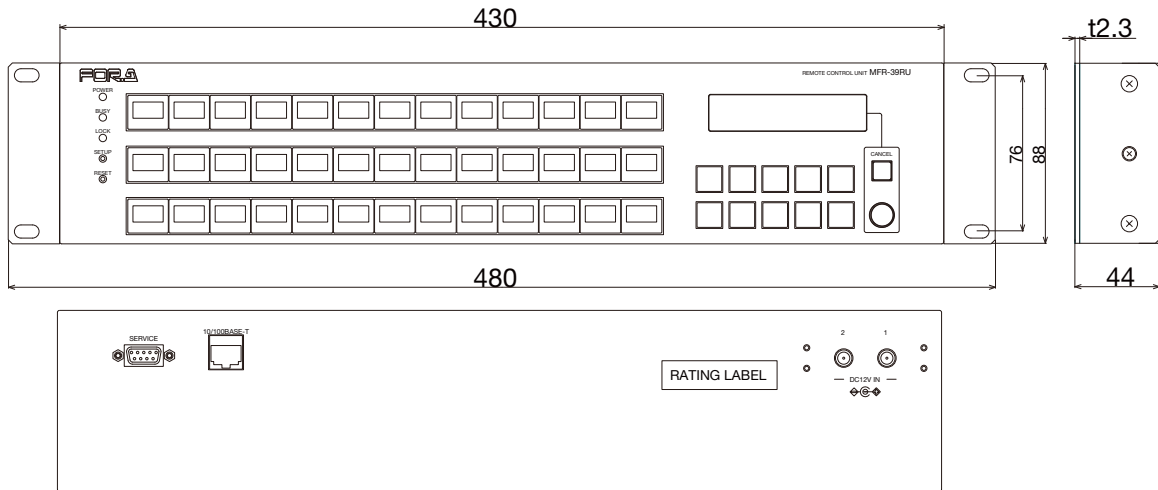

3G/HD/SD/ASI/AES/Data Routing Switcher MFR-5000 System

FOR-A[®]
INNOVATIONS IN VIDEO
and AUDIO TECHNOLOGY

External Dimensions

Rear View

3G/HD/SD/ASI/AES/Data Routing Switcher MFR-5000 System

MFR-40RU External Dimensions

MFR-18RU External Dimensions

3G/HD/SD/ASI/AES/Data Routing Switcher MFR-5000 System

MFR-39RU External Dimensions

MFR-GPI External Dimensions